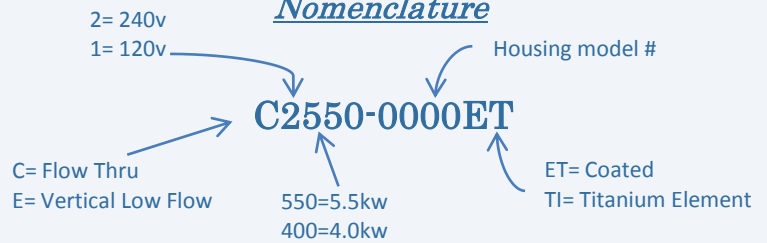

All Heaters are available in:

Tefel™ Coated w/18 mo. Warranty

and

w/24 mo. Warranty

FLOW THRU HEATERS

BRETT EM100 & EM190 /ACURA / ACC / ACTION / SPLASH / PDC / HYDRO QUIP

C2550-0304A- 5.5kw/240v. 2" x 15"
Replaces: C2550-0304TI (-1 or PD or ET-PD) / C2550-0314 (ET or EP) / 20-00430 / 20-00417 / 20-00307 / B24055B / B24055E / 48-3300-10-154H
C2400-0304- 4.0kw/240v.
Replaces: C2400-0304TI (-1 or PD or ET-PD) / C2400-0314 (ET or EP) / 20-00433 / 20-00434 (4.5kw) / 20-00454 / 20-00317 / B24040E